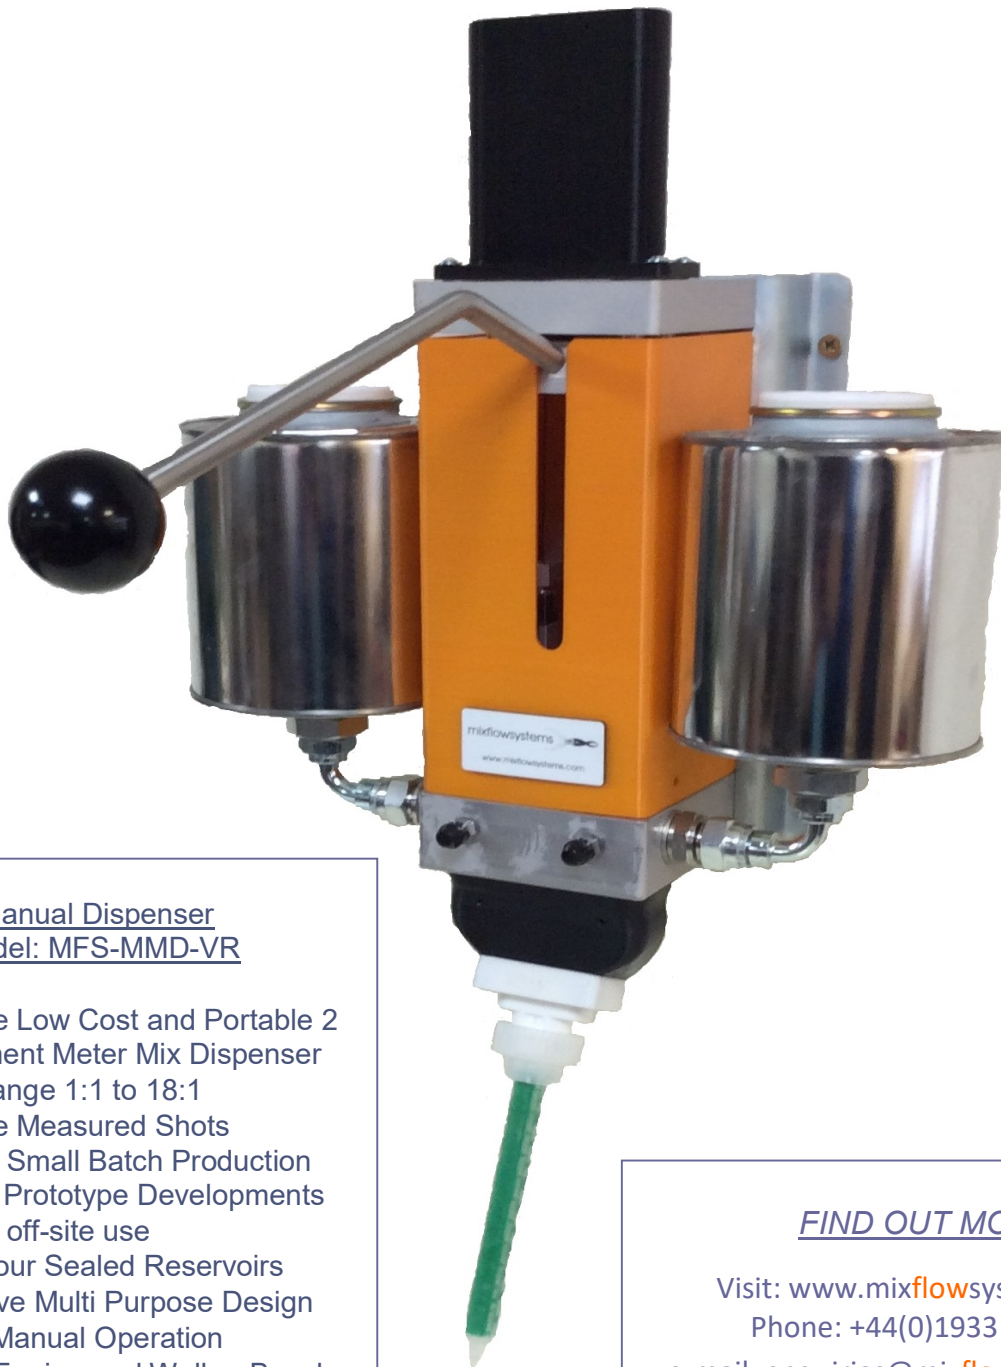

Metering, Mixing & Dispensing from

Manually Operated Portable System

Manual Dispenser
Model: MFS-MMD-VR

- Accurate Low Cost and Portable 2 Component Meter Mix Dispenser
- Ratio Range 1:1 to 18:1
- Accurate Measured Shots
- Ideal for Small Batch Production Runs or Prototype Developments
- Ideal for off-site use
- Low Odour Sealed Reservoirs
- Innovative Multi Purpose Design
- Simple Manual Operation
- Quality Engineered Wall or Bench Mounted
- Optional
- Mixing Nozzle adaptor
- Desiccant Moisture Traps